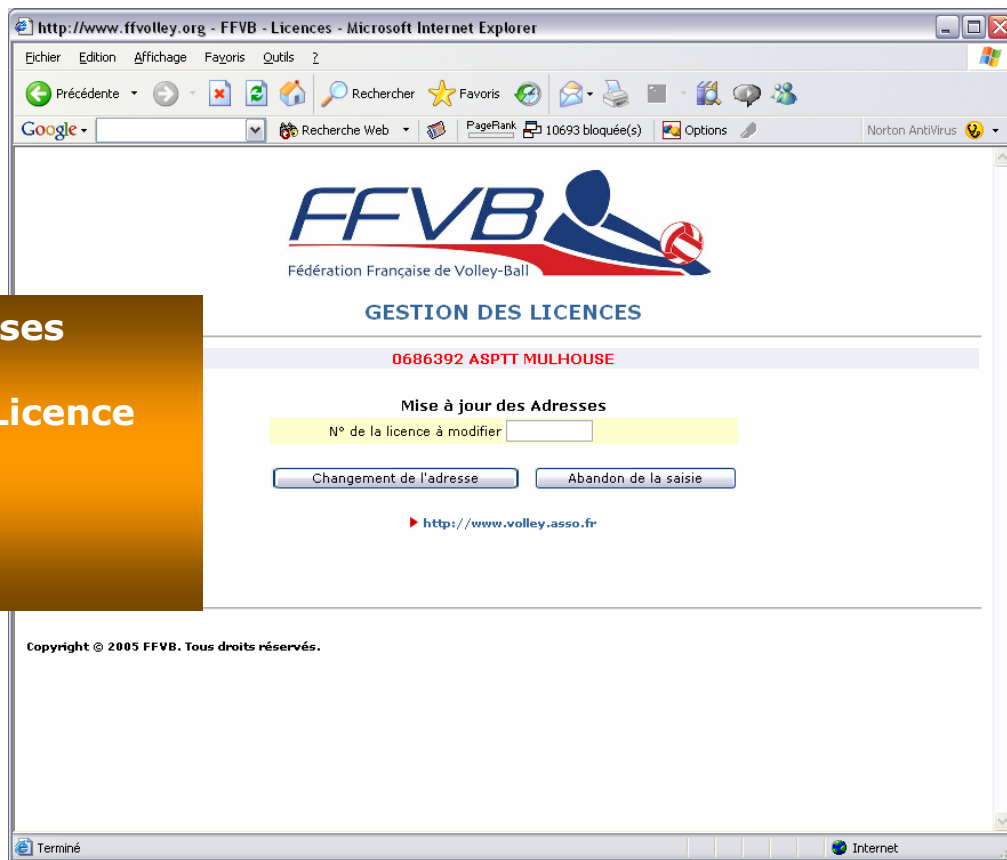

Mise à jour des Adresses

1. Saisie du numéro de la Licence
2. Saisie de l'adresse
3. Ecran de confirmation
4. Validation